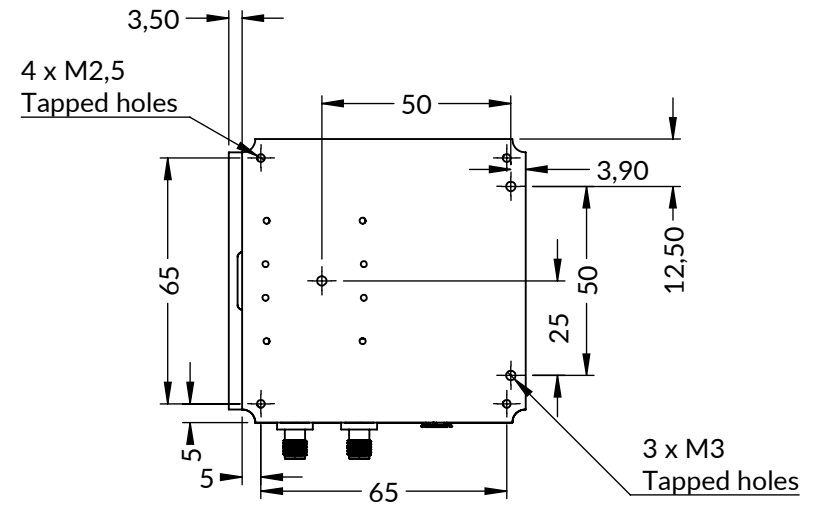

4 x M2
Tapped holes

CTL200-1 V1.1

Koheron

DIMENSIONS ARE IN MILLIMETERS
FIRST ANGLE PROJECTION

www.koheron.com