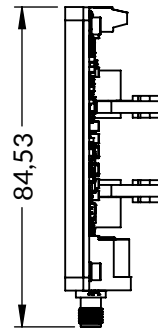

4 x M2
Tapped holes

CTL200-1 V1.1

Koheron

DIMENSIONS ARE IN MILLIMETERS
FIRST ANGLE PROJECTION

www.koheron.com