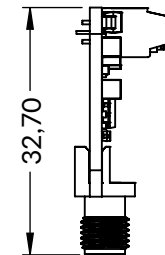

4 x M2,5
Mounting holes
Max. screw head ϕ 5,30

AMP100 V1

Koheron

DIMENSIONS ARE IN MILLIMETERS
FIRST ANGLE PROJECTION

www.koheron.com