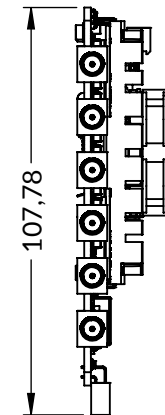

4 x M2,5
Mounting holes
Max. screw head \varnothing 5,30

ALPHA250 V2.3

Koheron

DIMENSIONS ARE IN MILLIMETERS
FIRST ANGLE PROJECTION

www.koheron.com